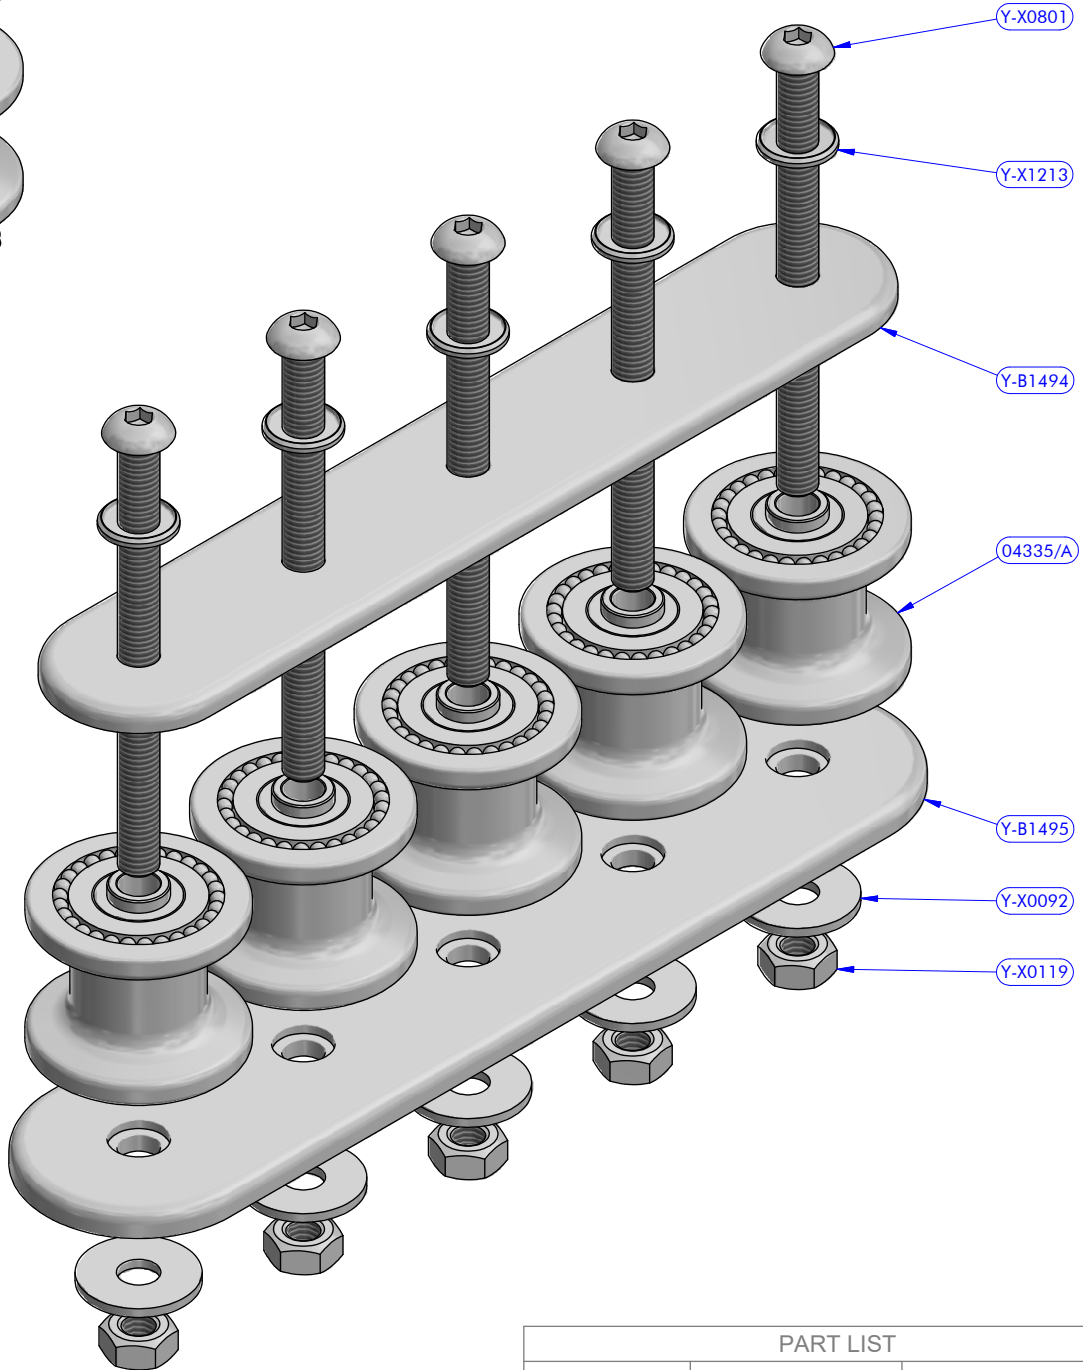

Sheave assy
code 04335/A

PART LIST

CODE	DESCRIPTION	MATERIAL	Q.TY
04335/A	Sheave	Various	5
Y-B1494	Upper cheekplate	Aluminium	1
Y-B1495	Lower cheekplate	Aluminium	1
Y-X0092	Washer	S.Steel	5
Y-X0119	Nut	S.Steel	5
Y-X0801	Screw	S.Steel	5
Y-X1213	Washer	Plastic	5